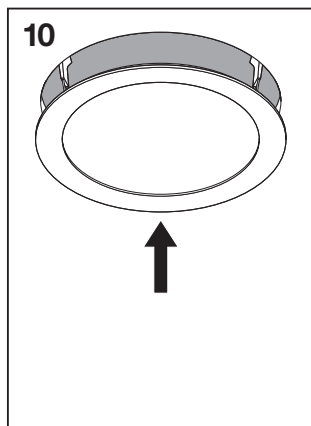

Radium

RaLED DOWNLIGHT

LED

L70

CE

RoHS

30.000h

Radium
Lampenwerk GmbH
Dr.-Eugen-Kersting-Straße 6
51688 Wipperfürth
GERMANY

www.radium.de

Made in PRC

IP
20