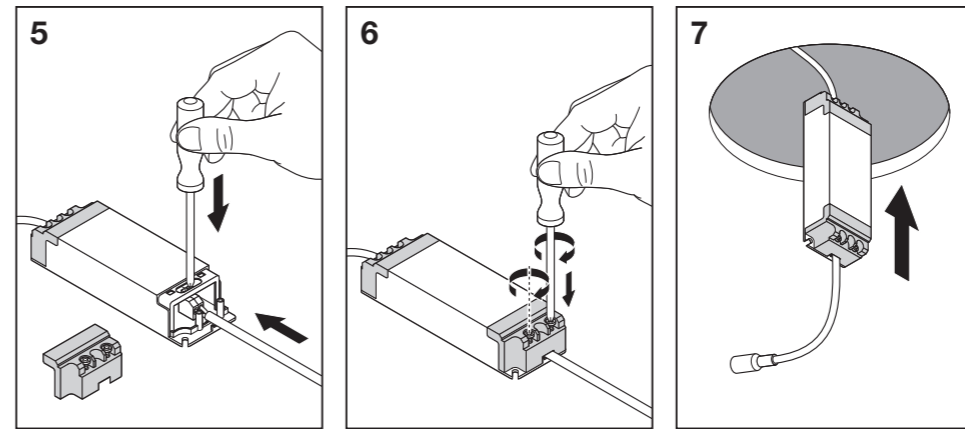

Radium
RaLED DOWNLIGHT