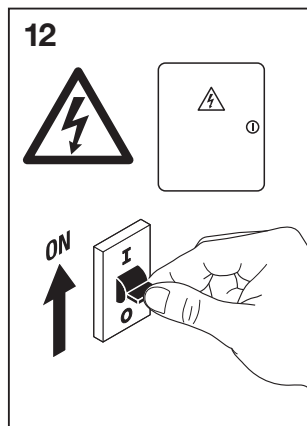

Radium

RaLED DOWNLIGHT

LED

L70

CE

RoHS

30.000h

Radium
Lampenwerk GmbH
Dr.-Eugen-Kersting-Straße 6
51688 Wipperfürth
GERMANY

www.radium.de

Made in PRC

IP
20