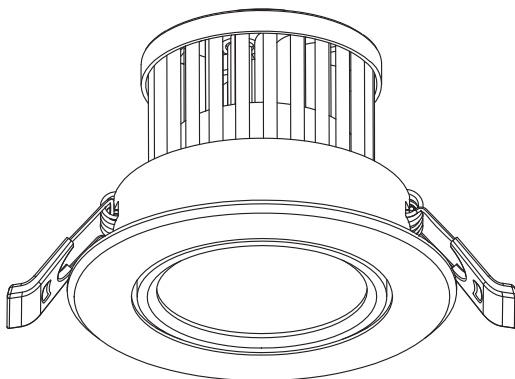

Radium

RaLED SPOT

| | EAN | W | K | cd | Ø x H | IP |  | Ra | T _a (°C) | VAC | Hz |  |
|----------------------------------|---------------|----|------|------|---------|----|---|----|---------------------|----------|---------|--|
| RaLED SPOT 5W/3000K WT WFL IP20 | 4003556005358 | 5 | 3000 | 1100 | 85 X 63 | 20 | 36 | 80 | -15...45 | 220-240V | 50/60Hz | 0.17kg |
| RaLED SPOT 5W/4000K WT WFL IP20 | 4003556005365 | 5 | 4000 | 1100 | 85 X 63 | 20 | 36 | 80 | -15...45 | 220-240V | 50/60Hz | 0.17kg |
| RaLED SPOT 5W/3000K WT FL IP20 | 4003556005372 | 5 | 3000 | 3200 | 85 X 63 | 20 | 14 | 80 | -15...45 | 220-240V | 50/60Hz | 0.17kg |
| RaLED SPOT 5W/4000K WT FL IP20 | 4003556005389 | 5 | 4000 | 3200 | 85 X 63 | 20 | 14 | 80 | -15...45 | 220-240V | 50/60Hz | 0.17kg |
| RaLED SPOT 8W/3000K WT WFL IP20 | 4003556005396 | 8 | 3000 | 1500 | 85 X 63 | 20 | 36 | 80 | -15...45 | 220-240V | 50/60Hz | 0.17kg |
| RaLED SPOT 8W/4000K WT WFL IP20 | 4003556005402 | 8 | 4000 | 1500 | 85 X 63 | 20 | 36 | 80 | -15...45 | 220-240V | 50/60Hz | 0.17kg |
| RaLED SPOT 10W/3000K WT WFL IP20 | 4003556005419 | 10 | 3000 | 1800 | 85 X 70 | 20 | 36 | 80 | -15...45 | 220-240V | 50/60Hz | 0.18kg |
| RaLED SPOT 10W/4000K WT WFL IP20 | 4003556005426 | 10 | 4000 | 1800 | 85 X 70 | 20 | 36 | 80 | -15...45 | 220-240V | 50/60Hz | 0.18kg |

Spot